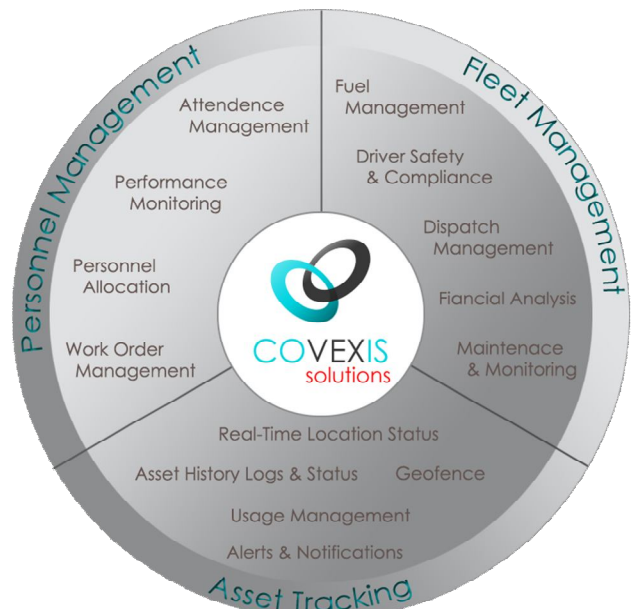

Asset Tracking – Know where your assets are, gives you peace of mind.

At the core of our solution, is a highly efficient tracking engine. The complex technicalities are shielded from the user, leaving a simple to install hardware device and a user friendly interface for anybody to start tracking their assets immediately.

Asset Tracking forms the foundation of our multi-tiered solution, with a wide range of functionalities such as, Real-Time Location Status, Asset History Logs & Status, Geofence, Usage Management, and Alerts & Notification.

- Asset Tracking
- Personal Tracking
- Fleet Management
- RFID Solution
- Satellite Solution
- Hosted Service
- Cross Border Tracking

Personnel Management – People are the most valuable assets.

The Personnel Management module is not to be mistaken as any normal HR system. Rather, the capabilities of the Personnel Management module allows any logistics, transport or work site management company to extend greater control over their operations, scheduling and allocation of their people resources.

Combined with the core Asset Tracking module, Personnel Management allows corporations to be more efficient in their operations by managing their workforce, monitoring the performance of their workers, identify bottlenecks and take immediate actions by relocating any underutilized resources.