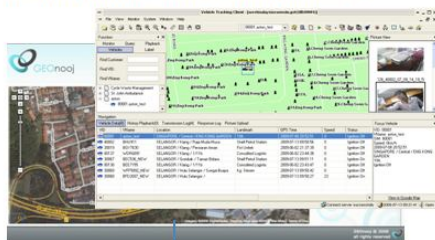

What is Vehicle Tracking?

Web/Client based management system to monitor, manage and control all assets

Vehicle information and location will be transmitted over the air to control. Control will then interpret the information gathered and display it on screen